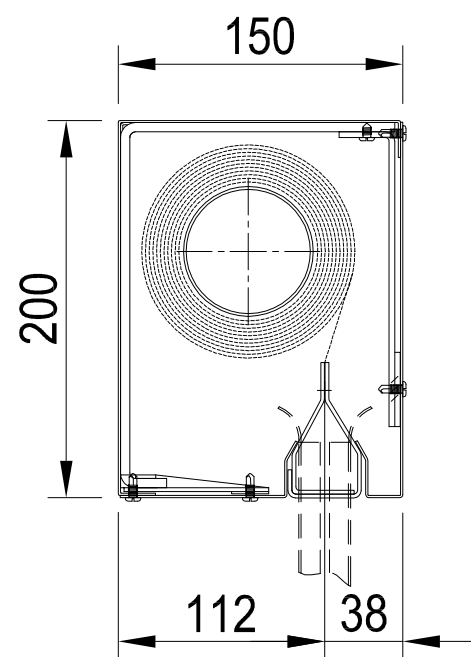

FIREMASTER CURTAIN STANDARD HEAD BOXING (VARIOSPEED 6.0)

SINGLE ROLLER UNITS

FM 15/20

Maximum Width - 5 metres*
Maximum Drop - 4 metres

FM 18/22

Maximum Width - 5 metres*
Maximum Drop - 6 metres

FM 18/26

Maximum Width - 5 metres*
Maximum Drop - 8 metres

MULTIPLE ROLLER UNITS

FM 18/34

Maximum Width - 54 metres*
Maximum Drop - 4 metres

DRAWN: J. REED	TITLE: FIREMASTER STANDARD CURTAIN HEAD BOX CONFIGURATION	
CHECKED: R.K.	© COOPER GROUP LIMITED 1997 ALL RIGHTS RESERVED. THIS DESIGN MAY NOT BE REPRODUCED IN ANY MATERIAL FORM, INCLUDING ELECTRONICALLY WITHOUT THE WRITTEN PERMISSION OF THE COPYRIGHT NAMES	ALL DIMENSIONS IN MILLIMETERS UNLESS OTHERWISE STATED
APPROVED: C.J.L.	DRG. No. 606/252/MK	ISSUE: C DATE: 29-10-07