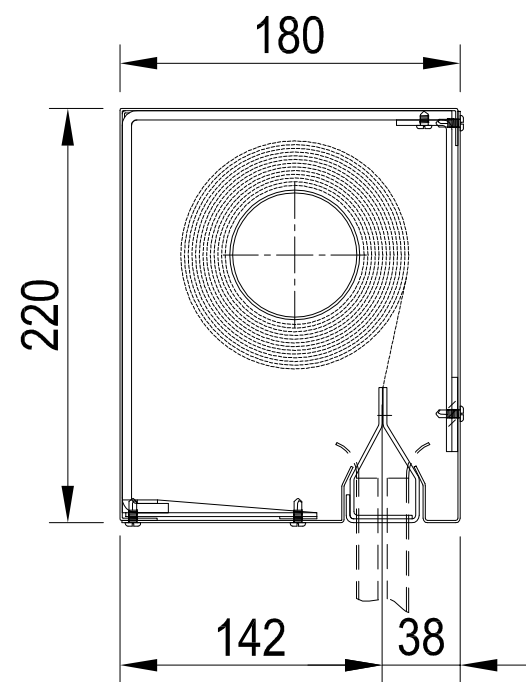

FIREMASTER CURTAIN STANDARD HEAD BOXING (VARIOSPEED 6.0)

SINGLE ROLLER UNITS

FM 15/20

Maximum Width - 5 metres*
Maximum Drop - 4 metres

FM 18/22

Maximum Width - 5 metres*
Maximum Drop - 6 metres

FM 18/26

Maximum Width - 5 metres*
Maximum Drop - 8 metres

MULTIPLE ROLLER UNITS

FM 18/34

Maximum Width - 54 metres*
Maximum Drop - 4 metres

DRAWN: J. REED	TITLE: FIREMASTER STANDARD CURTAIN HEAD BOX CONFIGURATION	
CHECKED: R.K.	© COOPER GROUP LIMITED 1997 ALL RIGHTS RESERVED. THIS DESIGN MAY NOT BE REPRODUCED IN ANY MATERIAL FORM, INCLUDING ELECTRONICALLY WITHOUT THE WRITTEN PERMISSION OF THE COPYRIGHT NAMES	ALL DIMENSIONS IN MILLIMETERS UNLESS OTHERWISE STATED
APPROVED: C.J.L.	DRG. No. 606/252/MK	ISSUE: C DATE: 29-10-07