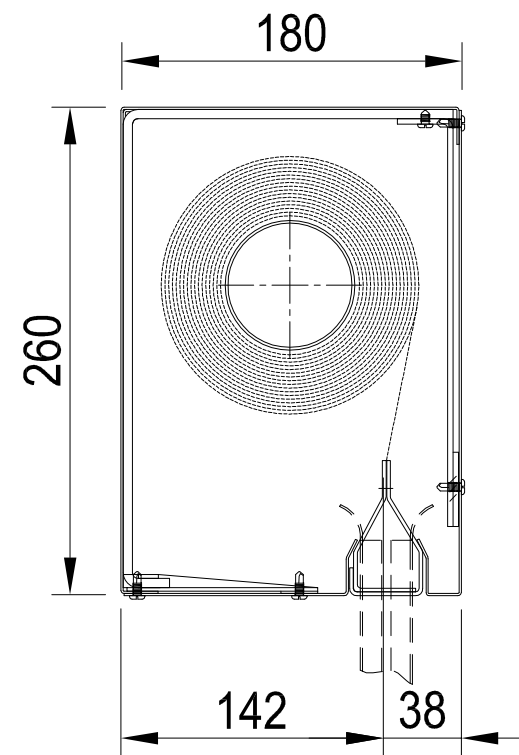

FIREMASTER CURTAIN STANDARD HEAD BOXING (VARIOSPEED 6.0)

SINGLE ROLLER UNITS

FM 15/20

Maximum Width - 5 metres*
Maximum Drop - 4 metres

FM 18/22

Maximum Width - 5 metres*
Maximum Drop - 6 metres

FM 18/26

Maximum Width - 5 metres*
Maximum Drop - 8 metres

MULTIPLE ROLLER UNITS

FM 18/34

Maximum Width - 54 metres*
Maximum Drop - 4 metres

DRAWN: J. REED	TITLE: FIREMASTER STANDARD CURTAIN HEAD BOX CONFIGURATION	
CHECKED: R.K.	© COOPER GROUP LIMITED 1997 ALL RIGHTS RESERVED. THIS DESIGN MAY NOT BE REPRODUCED IN ANY MATERIAL FORM, INCLUDING ELECTRONICALLY WITHOUT THE WRITTEN PERMISSION OF THE COPYRIGHT NAMES	ALL DIMENSIONS IN MILLIMETERS UNLESS OTHERWISE STATED
APPROVED: C.J.L.	DRG. No. 606/252/MK	ISSUE: C DATE: 29-10-07