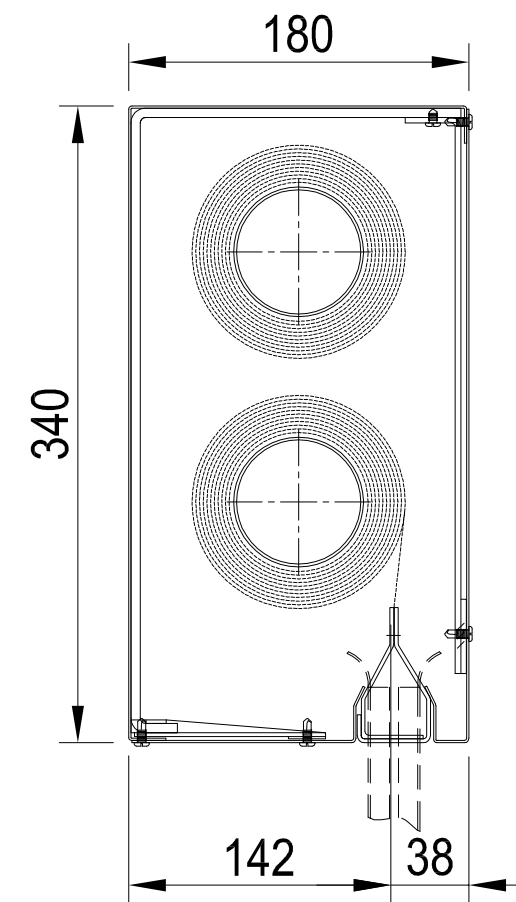

FIREMASTER CURTAIN STANDARD HEAD BOXING (VARIOSPEED 6.0)

SINGLE ROLLER UNITS

FM 15/20

Maximum Width - 5 metres*
Maximum Drop - 4 metres

FM 18/22

Maximum Width - 5 metres*
Maximum Drop - 6 metres

FM 18/26

Maximum Width - 5 metres*
Maximum Drop - 8 metres

MULTIPLE ROLLER UNITS

FM 18/34

Maximum Width - 54 metres*
Maximum Drop - 4 metres

DRAWN: J. REED	TITLE: FIREMASTER STANDARD CURTAIN HEAD BOX CONFIGURATION	
CHECKED: R.K.	© COOPER GROUP LIMITED 1997 ALL RIGHTS RESERVED. THIS DESIGN MAY NOT BE REPRODUCED IN ANY MATERIAL FORM, INCLUDING ELECTRONICALLY WITHOUT THE WRITTEN PERMISSION OF THE COPYRIGHT NAMES	ALL DIMENSIONS IN MILLIMETERS UNLESS OTHERWISE STATED
APPROVED: C.J.L.	DRG. No. 606/252/MK	ISSUE: C DATE: 29-10-07