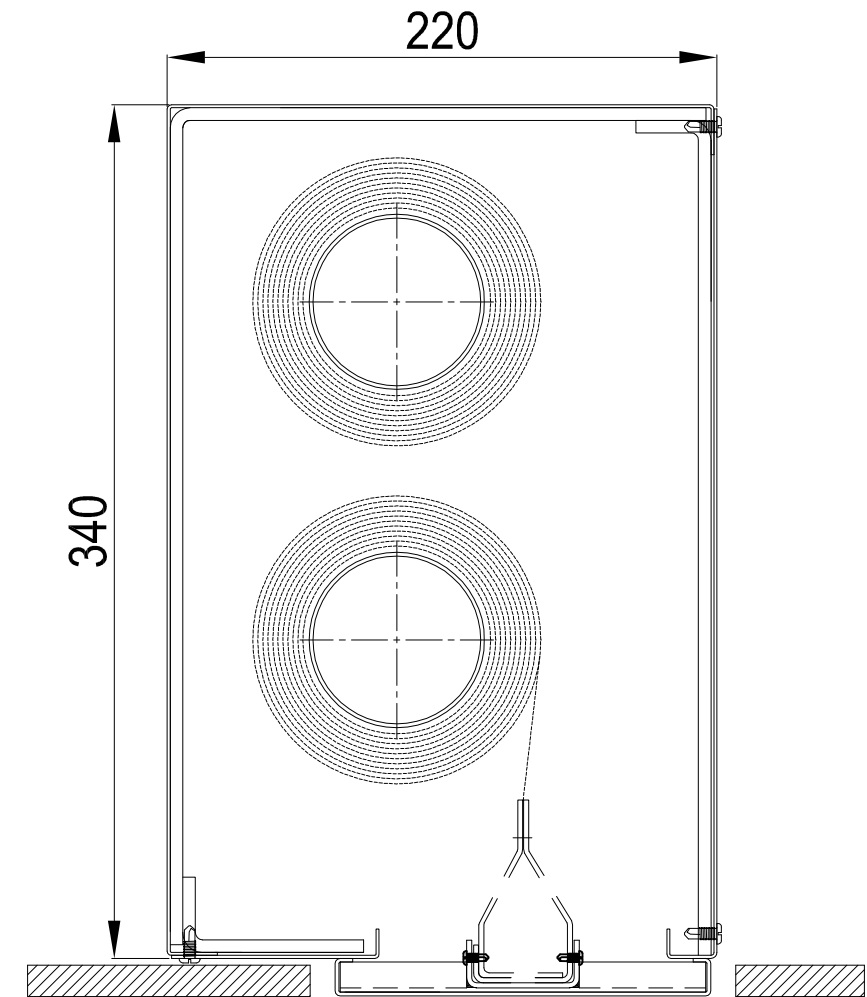

FIREMASTER CURTAIN STANDARD HEAD BOXING (VARIOSPEED 6.0)

SINGLE ROLLER UNITS

FM/SS SLAT 22/22

Maximum width - 5 metres*
 Fire Maximum drop - 4 metres
 Smoke Maximum drop - 6 metres

MULTIPLE ROLLER UNITS

FM/SS SLAT 22/34

Maximum width - 54 metres*
 Fire Maximum drop - 4 metres
 Smoke Maximum drop - 6 metres

Coopers
 Fire & Smoke

Tel: +44 (0) 23 9245 4405
 Fax: +44 (0) 23 9249 2732

Edward House, Penner Road,
 Havant, Hants. PO9 1QZ. UK
 E-mail: info@coopers-uk.com
 Web Site: www.coopers-uk.co.uk

Note: Single Roller Unit not to have recessed guides

* Standard Width