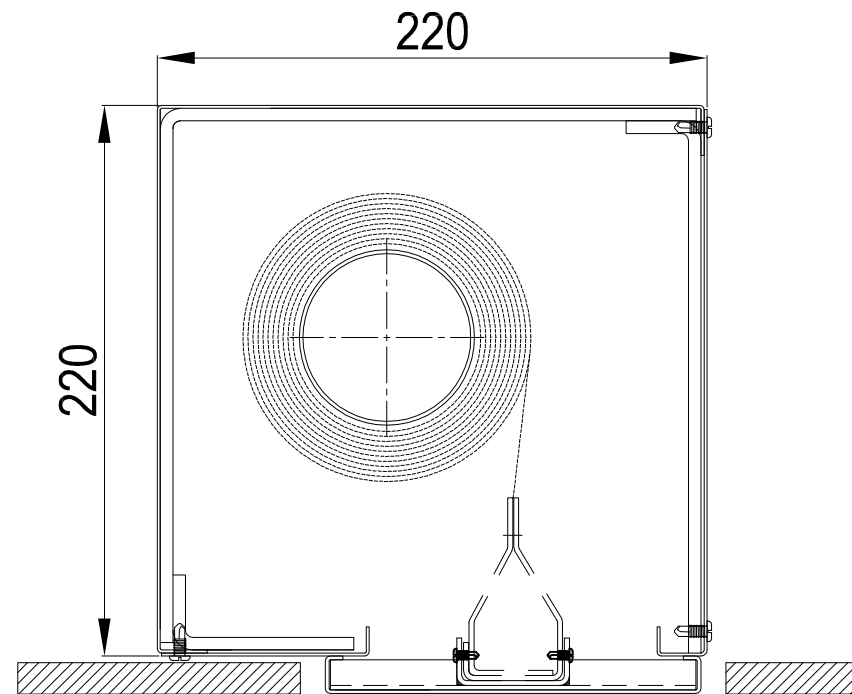

FIREMASTER CURTAIN STANDARD HEAD BOXING (VARIOSPEED 6.0)

SINGLE ROLLER UNITS

FM/SS SLAT 22/22

Maximum width - 5 metres*
 Fire Maximum drop - 4 metres
 Smoke Maximum drop - 6 metres

MULTIPLE ROLLER UNITS

FM/SS SLAT 22/34

Maximum width - 54 metres*
 Fire Maximum drop - 4 metres
 Smoke Maximum drop - 6 metres

Coopers
 Fire & Smoke

Tel: +44 (0) 23 9245 4405
 Fax: +44 (0) 23 9249 2732

Edward House, Penner Road,
 Havant, Hants. PO9 1QZ. UK
 E-mail: info@coopers-uk.com
 Web Site: www.coopers-uk.co.uk

Note: Single Roller Unit not to have recessed guides

* Standard Width