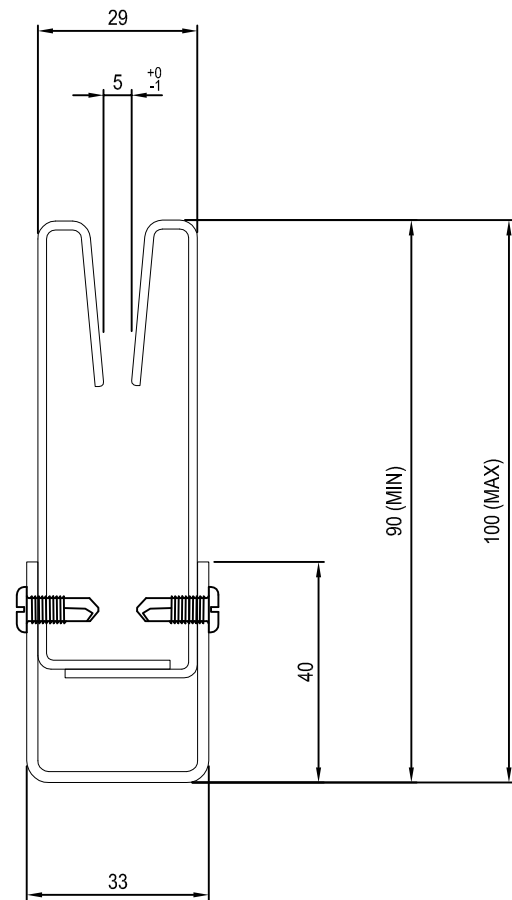

COOP 18

SIDE GUIDE DETAILS FOR FIRE CURTAIN

COOP 19

REVERSE MOUNTED SIDE GUIDE DETAILS FOR FIRE CURTAIN (OPTION 1)

COOP 20

REVERSE MOUNTED SIDE GUIDE DETAILS FOR FIRE CURTAIN (OPTION 2)

DRAWN: J. REED	TITLE: SIDE GUIDES FOR FIRE BARRIER	
CHECKED: R.K	© COOPER GROUP LIMITED 1997 ALL RIGHTS RESERVED. THIS DESIGN MAY NOT BE REPRODUCED IN ANY MATERIAL FORM, INCLUDING ELECTRONICALLY WITHOUT THE WRITTEN PERMISSION OF THE COPYRIGHT NAMES	ALL DIMENSIONS IN MILLIMETERS UNLESS OTHERWISE STATED
APPROVED: C.J.L.	DRG. No. 600/133/MK	ISSUE: A DATE: 09-07-08