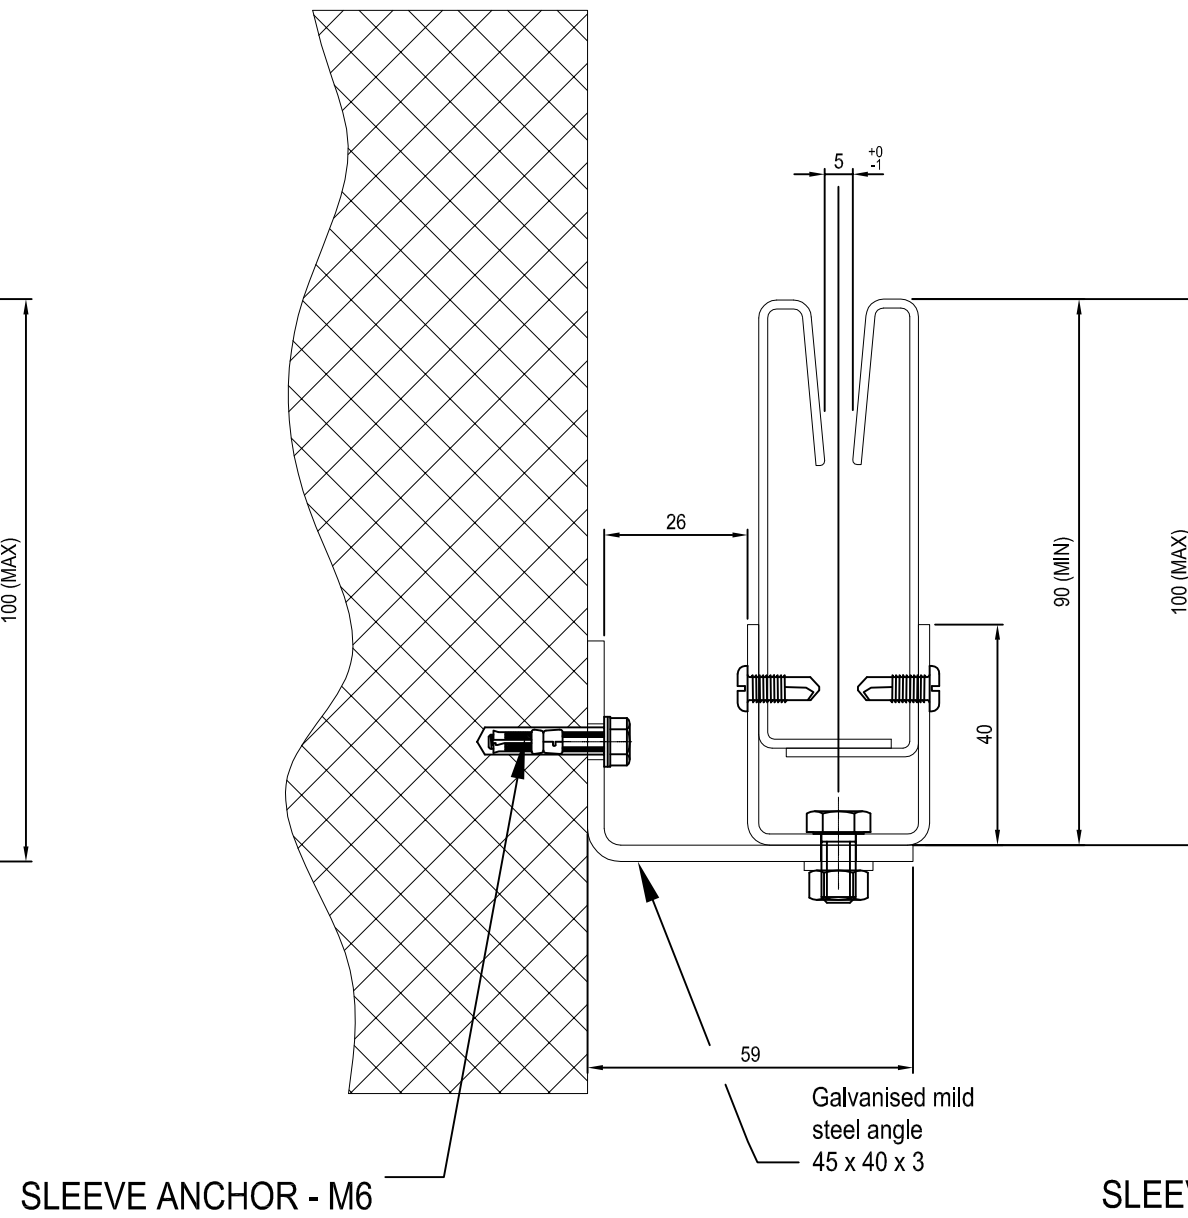

COOP 18

SIDE GUIDE DETAILS FOR FIRE CURTAIN

COOP 19

REVERSE MOUNTED SIDE GUIDE DETAILS FOR FIRE CURTAIN (OPTION 1)

COOP 20

REVERSE MOUNTED SIDE GUIDE DETAILS FOR FIRE CURTAIN (OPTION 2)

DRAWN: J. REED	TITLE: SIDE GUIDES FOR FIRE BARRIER	
CHECKED: R.K	© COOPER GROUP LIMITED 1997 ALL RIGHTS RESERVED. THIS DESIGN MAY NOT BE REPRODUCED IN ANY MATERIAL FORM, INCLUDING ELECTRONICALLY WITHOUT THE WRITTEN PERMISSION OF THE COPYRIGHT NAMES	ALL DIMENSIONS IN MILLIMETERS UNLESS OTHERWISE STATED
APPROVED: C.J.L.	DRG. No. 600/133/MK	ISSUE: A DATE: 09-07-08