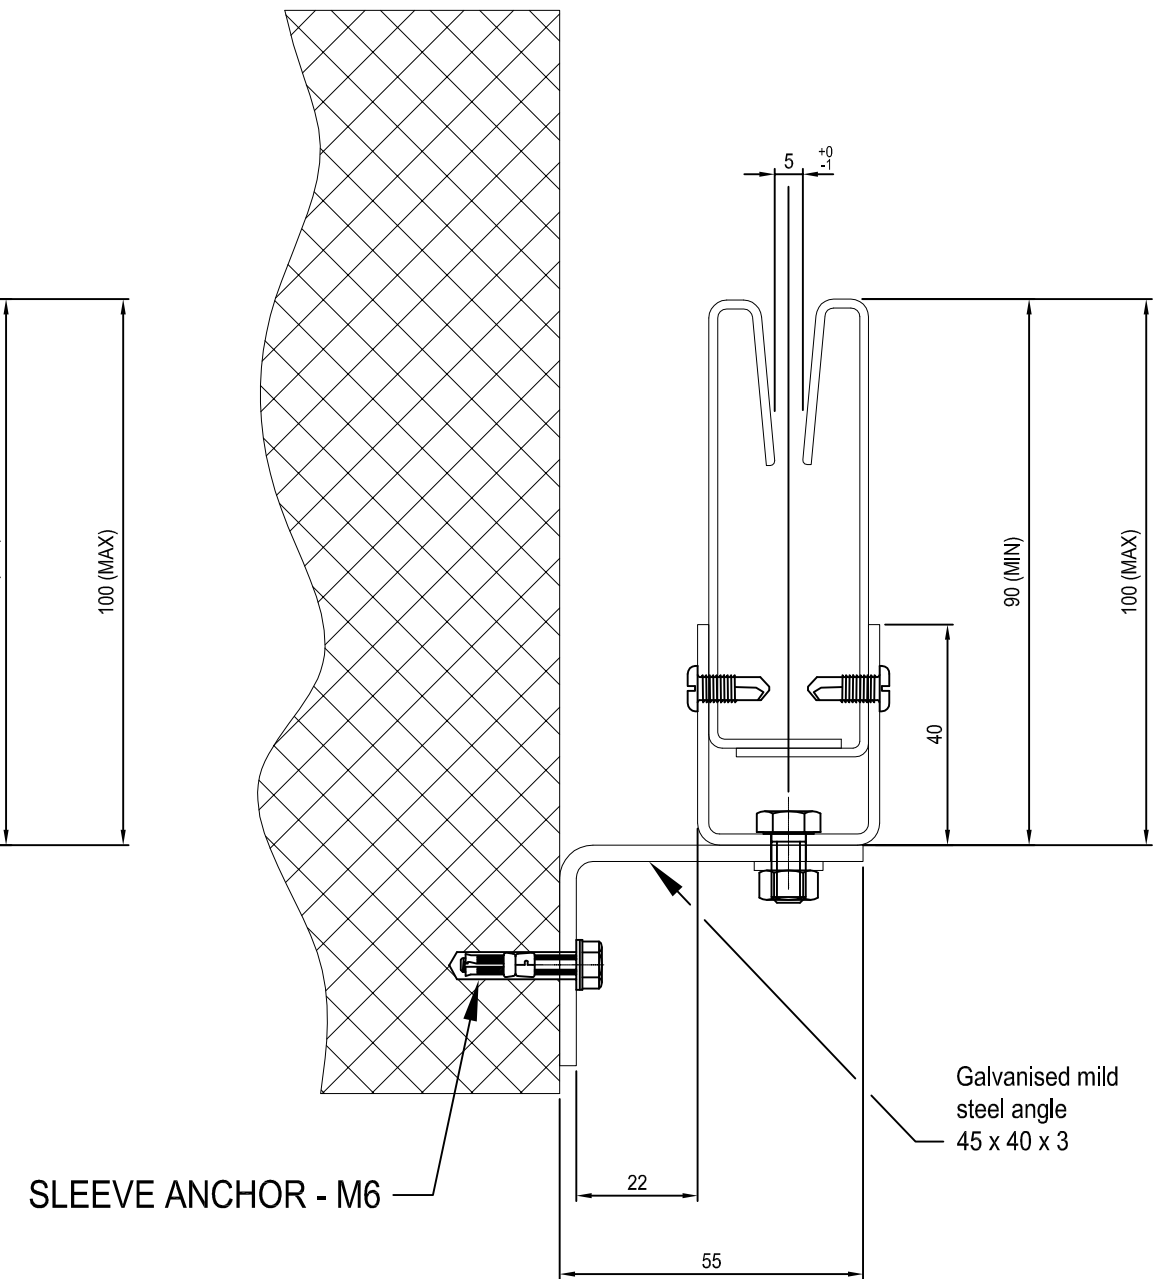

COOP 18

SIDE GUIDE DETAILS FOR FIRE CURTAIN

COOP 19

REVERSE MOUNTED SIDE GUIDE DETAILS FOR FIRE CURTAIN (OPTION 1)

COOP 20

REVERSE MOUNTED SIDE GUIDE DETAILS FOR FIRE CURTAIN (OPTION 2)

DRAWN: J. REED	TITLE: SIDE GUIDES FOR FIRE BARRIER	
CHECKED: R.K	© COOPER GROUP LIMITED 1997 ALL RIGHTS RESERVED. THIS DESIGN MAY NOT BE REPRODUCED IN ANY MATERIAL FORM, INCLUDING ELECTRONICALLY WITHOUT THE WRITTEN PERMISSION OF THE COPYRIGHT NAMES	ALL DIMENSIONS IN MILLIMETERS UNLESS OTHERWISE STATED
APPROVED: C.J.L.	DRG. No. 600/133/MK	ISSUE: A DATE: 09-07-08