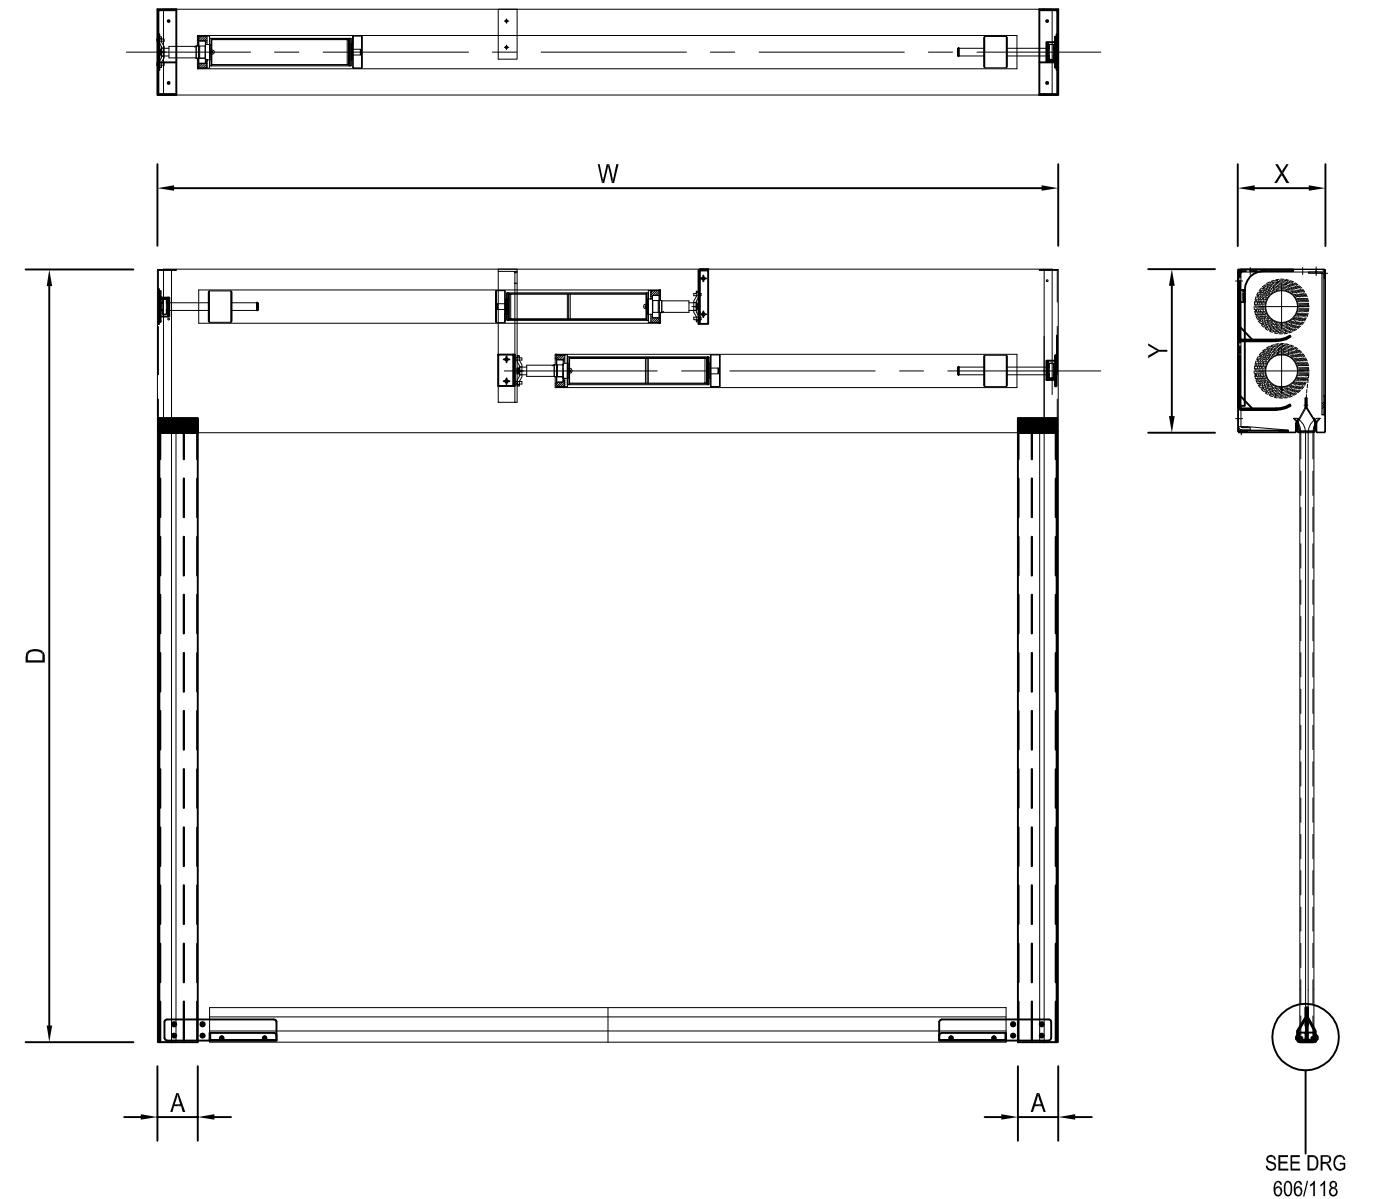

SINGLE ROLLER UNIT

FIRE RATING	W	D	A (mm)	X (mm)	Y (mm)
FR240	< 5m	< 4m	90 - 100	150	200
FR240	< 5m	< 6m	90 - 100	180	220
FR120	< 5m	< 8m	90 - 100	180	260

MULTIPLE ROLLER UNIT

FIRE RATING	W	D	A (mm)	X (mm)	Y (mm)
FR240	> 5m < 44,6m	< 4m	90 - 100	180	340
FR120	> 5m < 44,6m	< 8m	90 - 100	200	400

DRAWN:
J. REED

CHECKED:
R.K.

APPROVED:
C.J.L.

TITLE:
FIREMASTER MATRIX OF SIZES

©COOPER GROUP LIMITED 1997
ALL RIGHTS RESERVED. THIS DESIGN MAY NOT BE
REPRODUCED IN ANY MATERIAL FORM, INCLUDING
ELECTRONICALLY WITHOUT THE WRITTEN PERMISSION OF
THE COPYRIGHT NAMES

DRG. No.
606/117/MK

ALL DIMENSIONS IN MILLIMETERS
UNLESS OTHERWISE STATED

ISSUE: A
DATE: 03-04-08

NOTE: - SIZES OUTSIDE THESE STANDARDS - PLEASE CONTACT COOPERS