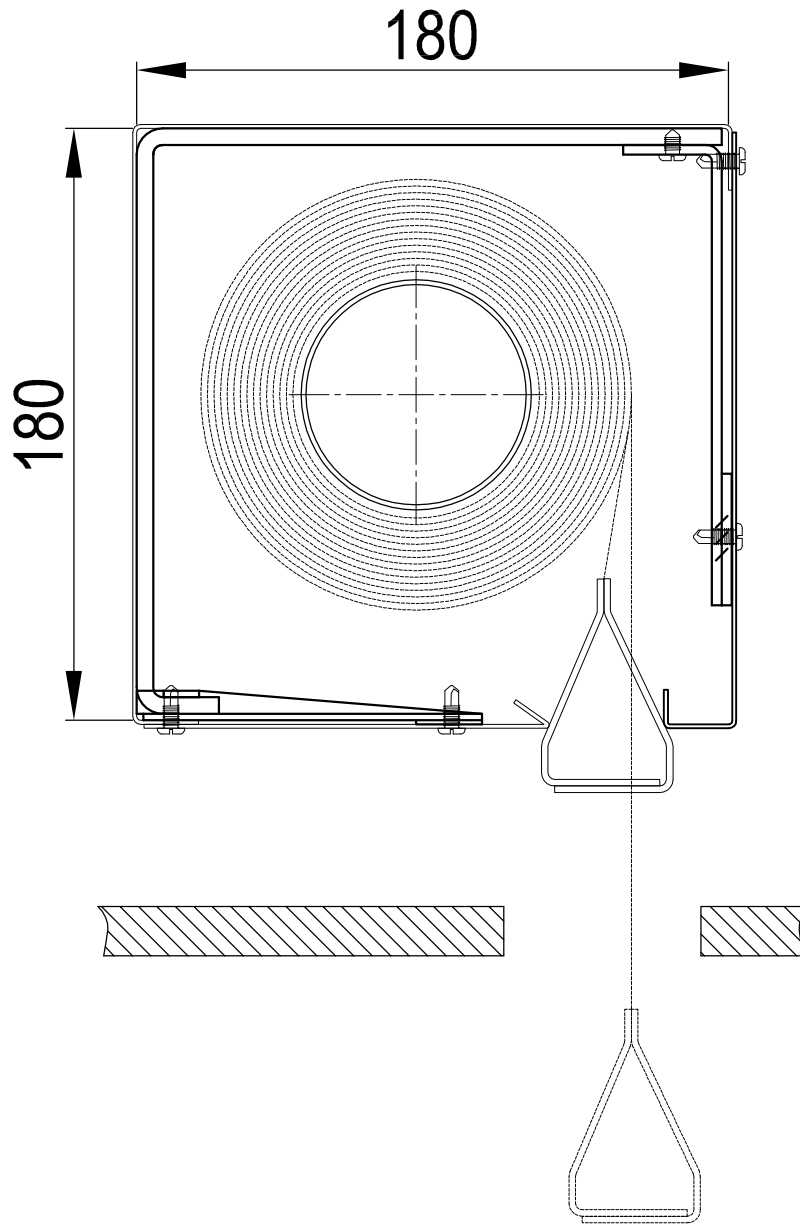

SS 18/18

Maximum width - 5 metres
Maximum drop - 10 metres

Coopers
Fire & Smoke

Edward House, Penner Road,
Havant, Hants. PO9 1QZ. UK

E-mail : info@coopers-uk.com
Web Site: www.coopers-uk.co.uk

Tel : +44 (0) 23 9245 4405
Fax: +44 (0) 23 9249 2732

ALL DIMENSIONS IN MILLIMETERS
UNLESS OTHERWISE STATED

ISSUE: C

DATE: 29-10-07